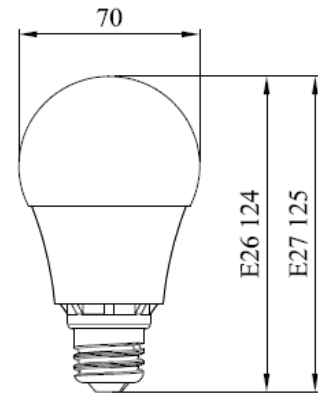

Specification

Model	BLx9C-C13CE8	BLx9C-W13CE8
Voltage Range	100~240 Vac	100~240 Vac
Frequency	50/60 HZ	50/60HZ
Power Consumption	13W (typ.)	13W (typ.)
Emitting Color	Cool White	Warm White
Color Temperature	F6500 (7 ⁺ ,7 ⁺)	F3000 (7 ⁺ ,7 ⁺)
Luminous Flux	1170 Lm (typ.)	1105 Lm (typ.)
Color Rendering Index	80 (min.)	80 (min.)
LED Lifetime (Decay to 90%)	24,000hrs (min.)	24,000hrs (min.)
Illuminance at 1m	174Lux (typ.)	164 Lux (typ.)
Field Angle (10%)	300°	300°
Body Material	Aluminum	Aluminum
Operating Temperature	-20°C~+40°C	-20°C~+40°C
Operating Humidity	20~80% RH	20~80% RH
Storage Temp. & Humidity	-30°C~+60°C 10~90% RH	-30°C~+60°C 10~90% RH
Weight	130g	130g
Safety Standards	CNS (under application)	CNS (under application)